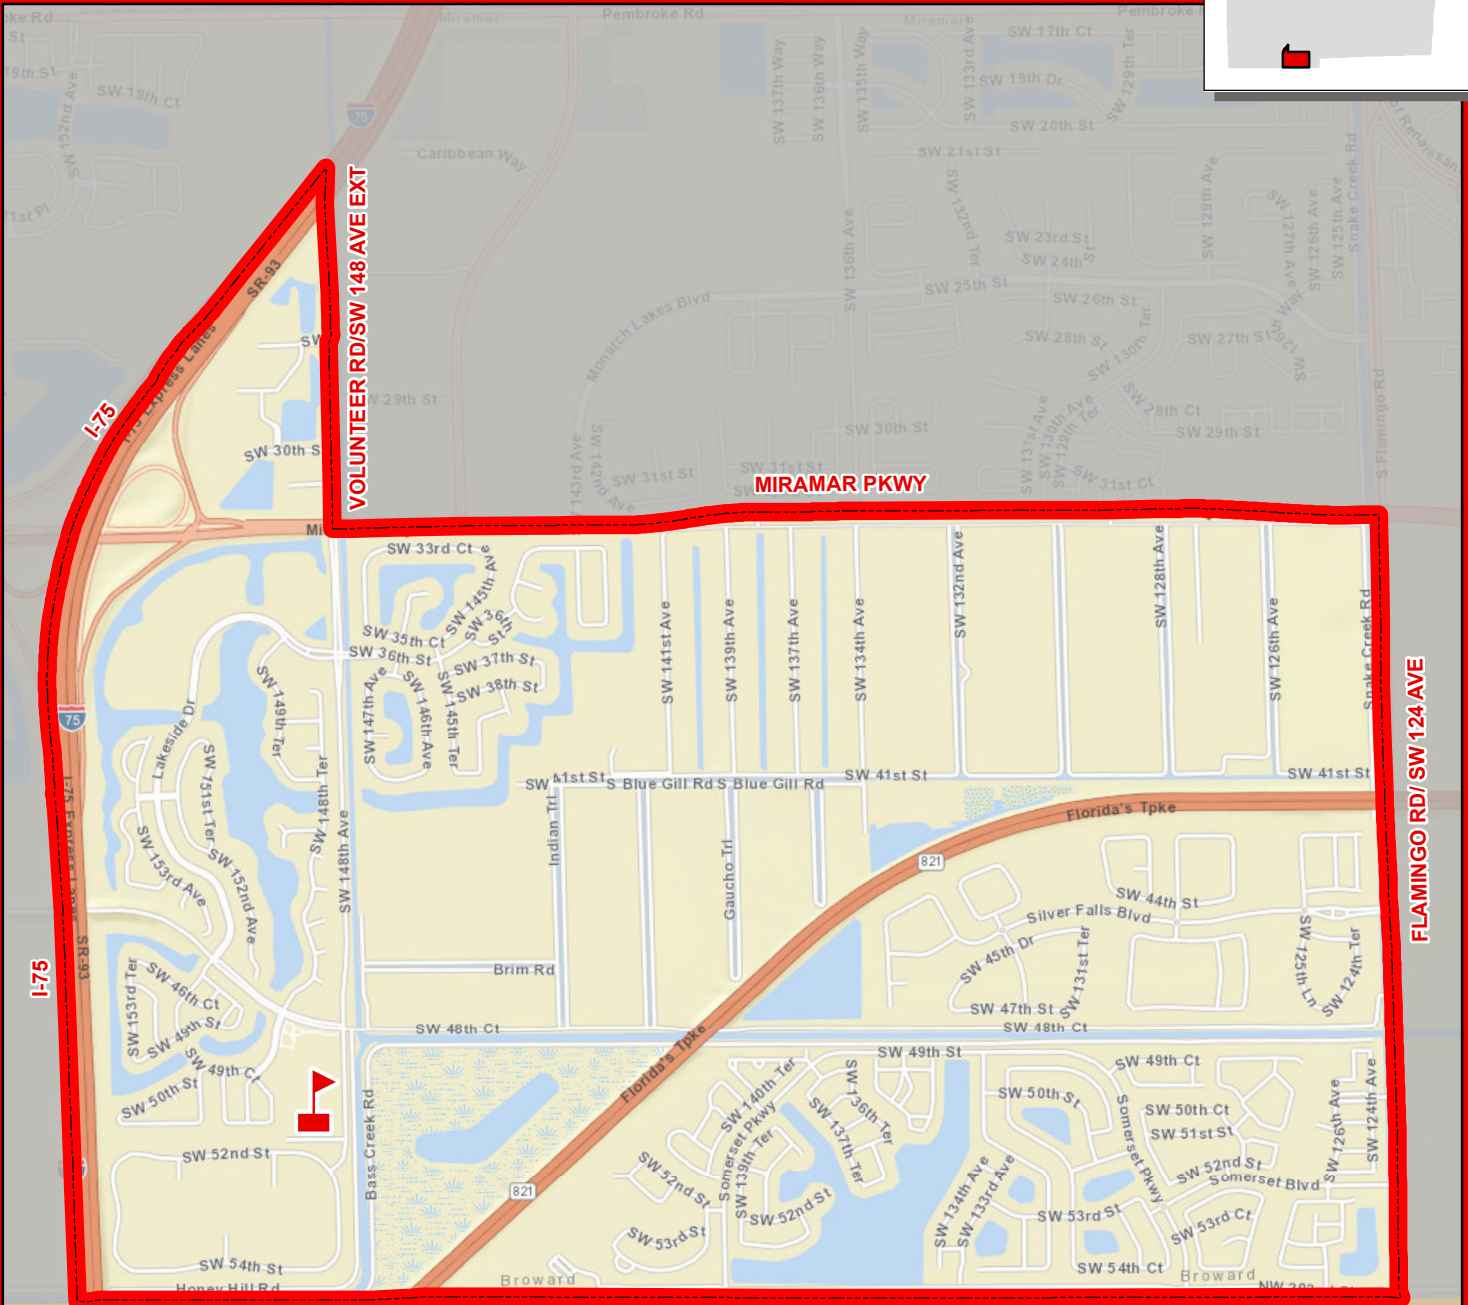

CORAL COVE ELEMENTARY SCHOOL

5100 SW 148 AVENUE
MIRAMAR, FLORIDA 33027
754-323-7950

Innovative Program

BROWARD/MIAMI-DADE COUNTY LINE

FLAMINGO RD/ SW 124 AVE

CORAL COVE

Service Layer Credits: Sources: Esri, HERE, Garmin, USGS, Intermap, INCREMENT P, NRCan, Esri Japan, METI, Esri China (Hong Kong), Esri Korea, Esri (Thailand), NGCC, © OpenStreetMap contributors, and the GIS User Community

THIS MAP IS FOR CONCEPTUAL PURPOSES ONLY AND SHOULD NOT BE USED FOR LEGAL BOUNDARY DETERMINATIONS